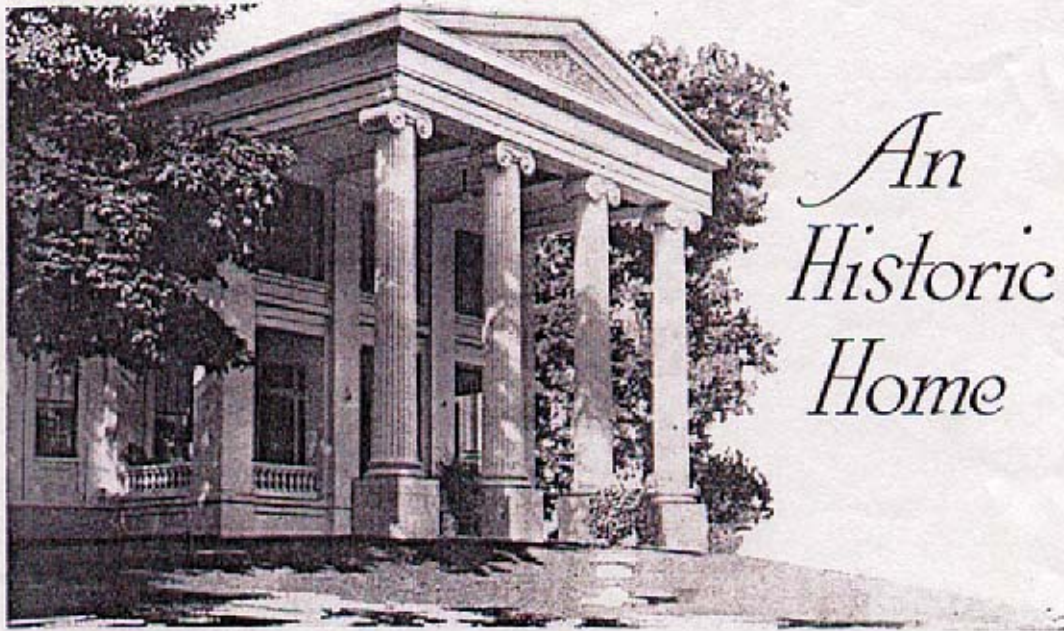

Calvin Byler file

April, 1921

THE ARCHITECTURAL RECORD.

67

## An Historic Home

The Blaisdell Home at Belfast, Maine, is one of New England's architectural landmarks.

This house is reported to have been built according to one of three designs submitted to George Washington. Upon his rejection of them, the plans were sold to a retired sea captain, who erected the building.